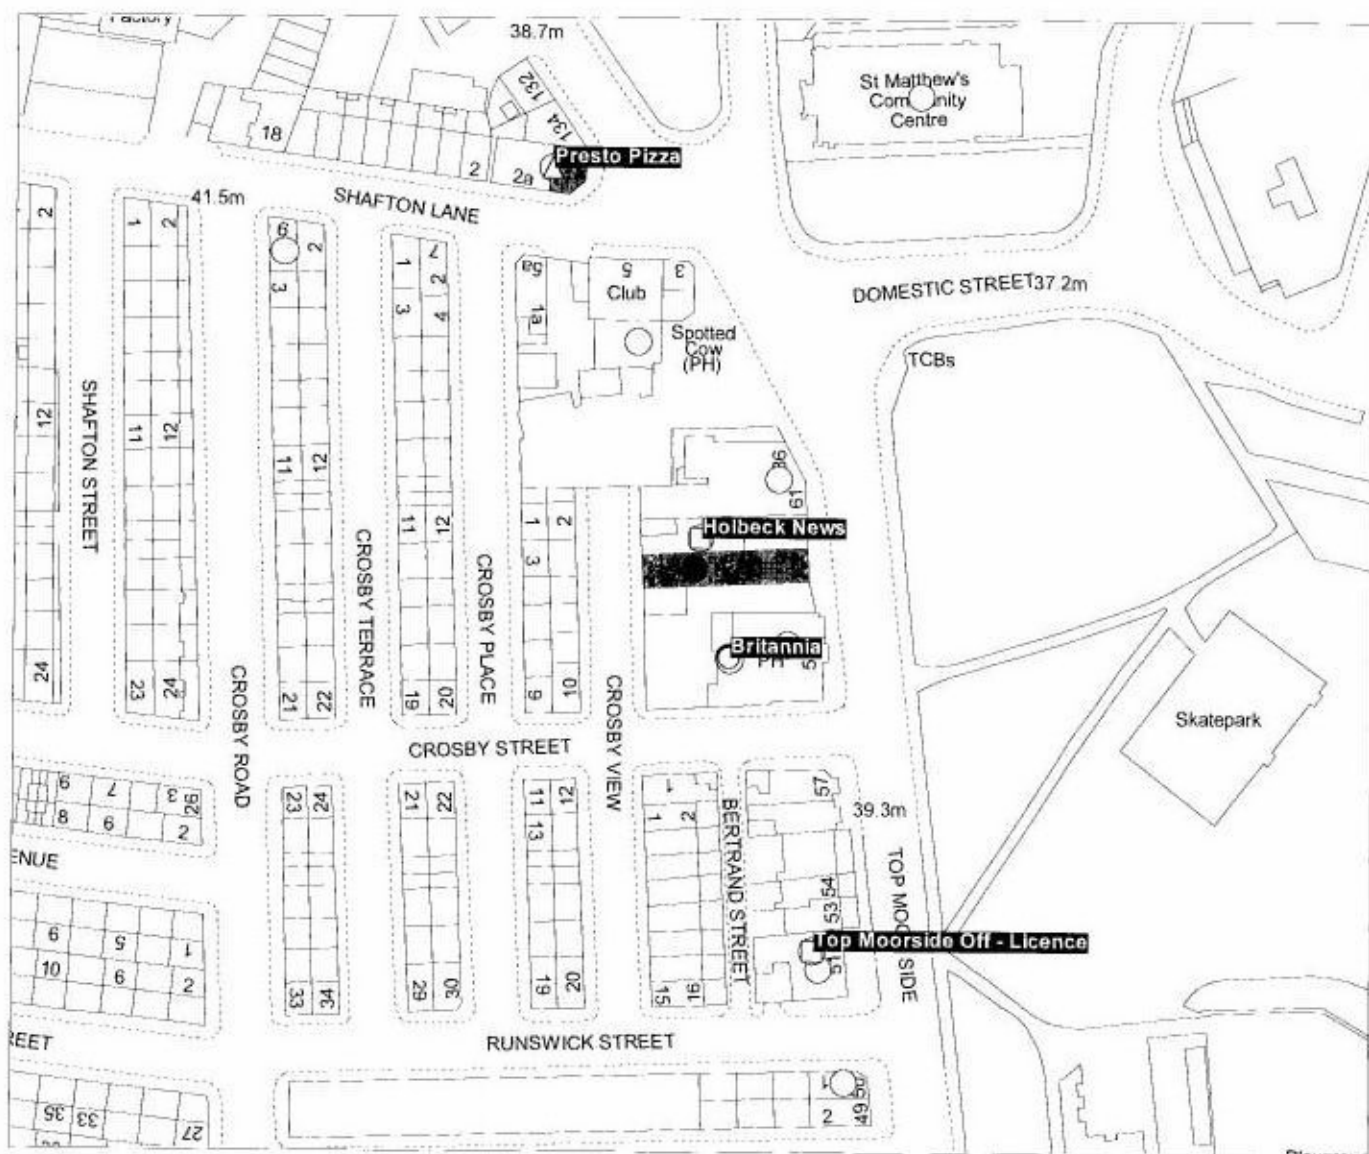

Holbeck Bargain Store

59 Top Moor Side, Holbeck, LS11 9LH

Km 0.02 0.04 0.06 0.08 0.1 0.12 0.14 0.16 0.18 0.2

This map is based upon the Ordnance Survey's Digital Data with the Permission of the Ordnance Survey on behalf of the Controller of Her Majesty's Stationary Office